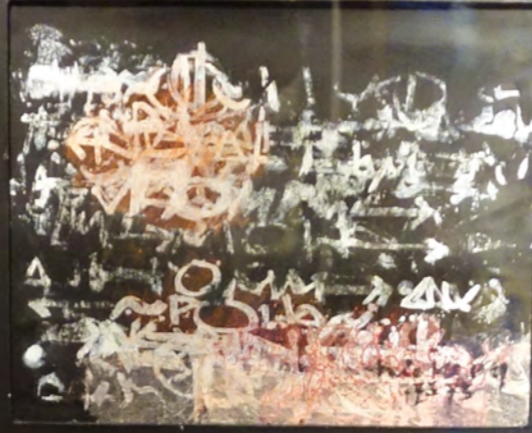

Papiercollage
1972
10 x 15 cm